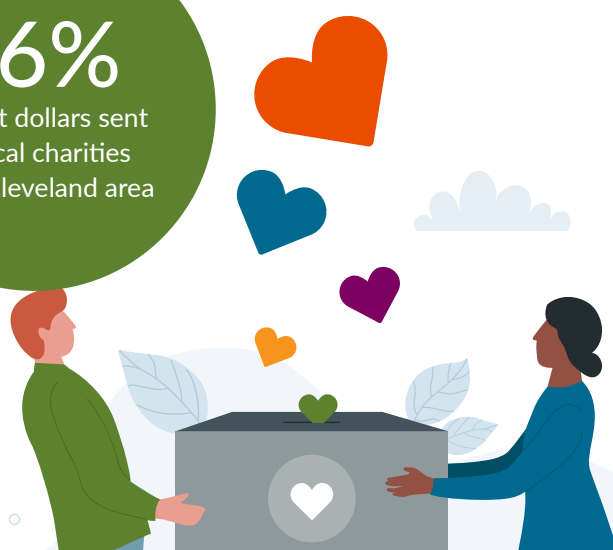

Cleveland

1,187

Fidelity Charitable®
Donor-Advised Funds

15,542

Number of Grants

\$63.3M

Total Grant Dollars
From Region

\$4,071

Average
Grant Amount

13.1

Average Number
of Grants per
Giving Account®

Cleveland Giving Snapshot

No. 1 city for giving to Human Services, with 62% of Fidelity Charitable® donors in the Cleveland metro area recommending grants to the sector.

Ranked among the top 10 cities for giving in four of the eight charitable sectors: Human Services (No. 1), Health (No. 4), Education (No. 8), and Society Benefit (No. 8).

Average of 13.1 grants per donor-advised fund, an 11% higher granting frequency than the national average of 11.8 grants.

163% increase in total dollars granted since 2019, the second highest growth rate in the country.

Most Popular Charitable Sectors in the Region

By Percentage of Local Accounts Recommending Grants

Most Popular Local Nonprofits Supported by Fidelity Charitable® Donors Living in the Region