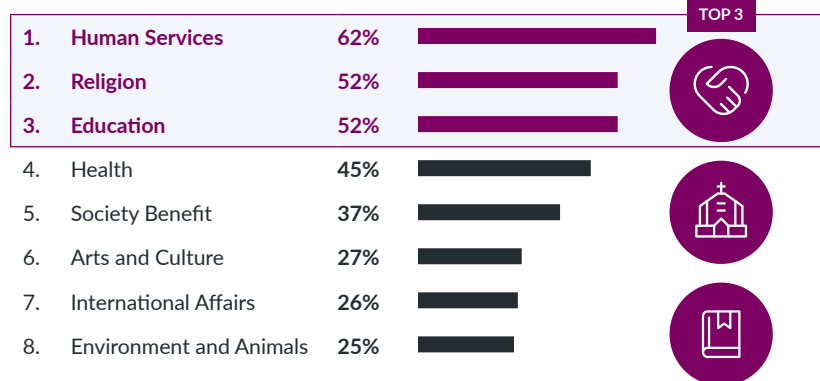

Average
Grant Amount

13.1

Average Number
of Grants per
Giving Account®

Cleveland Giving Snapshot

No. 1 city for giving to Human Services, with 62% of Fidelity Charitable® donors in the Cleveland metro area recommending grants to the sector.

Ranked among the top 10 cities for giving in four of the eight charitable sectors: Human Services (No. 1), Health (No. 4), Education (No. 8), and Society Benefit (No. 8).

Average of 13.1 grants per donor-advised fund, an 11% higher granting frequency than the national average of 11.8 grants.

163% increase in total dollars granted since 2019, the second highest growth rate in the country.

Most Popular Charitable Sectors in the Region

By Percentage of Local Accounts Recommending Grants

Most Popular Local Nonprofits Supported by Fidelity Charitable® Donors Living in the Region